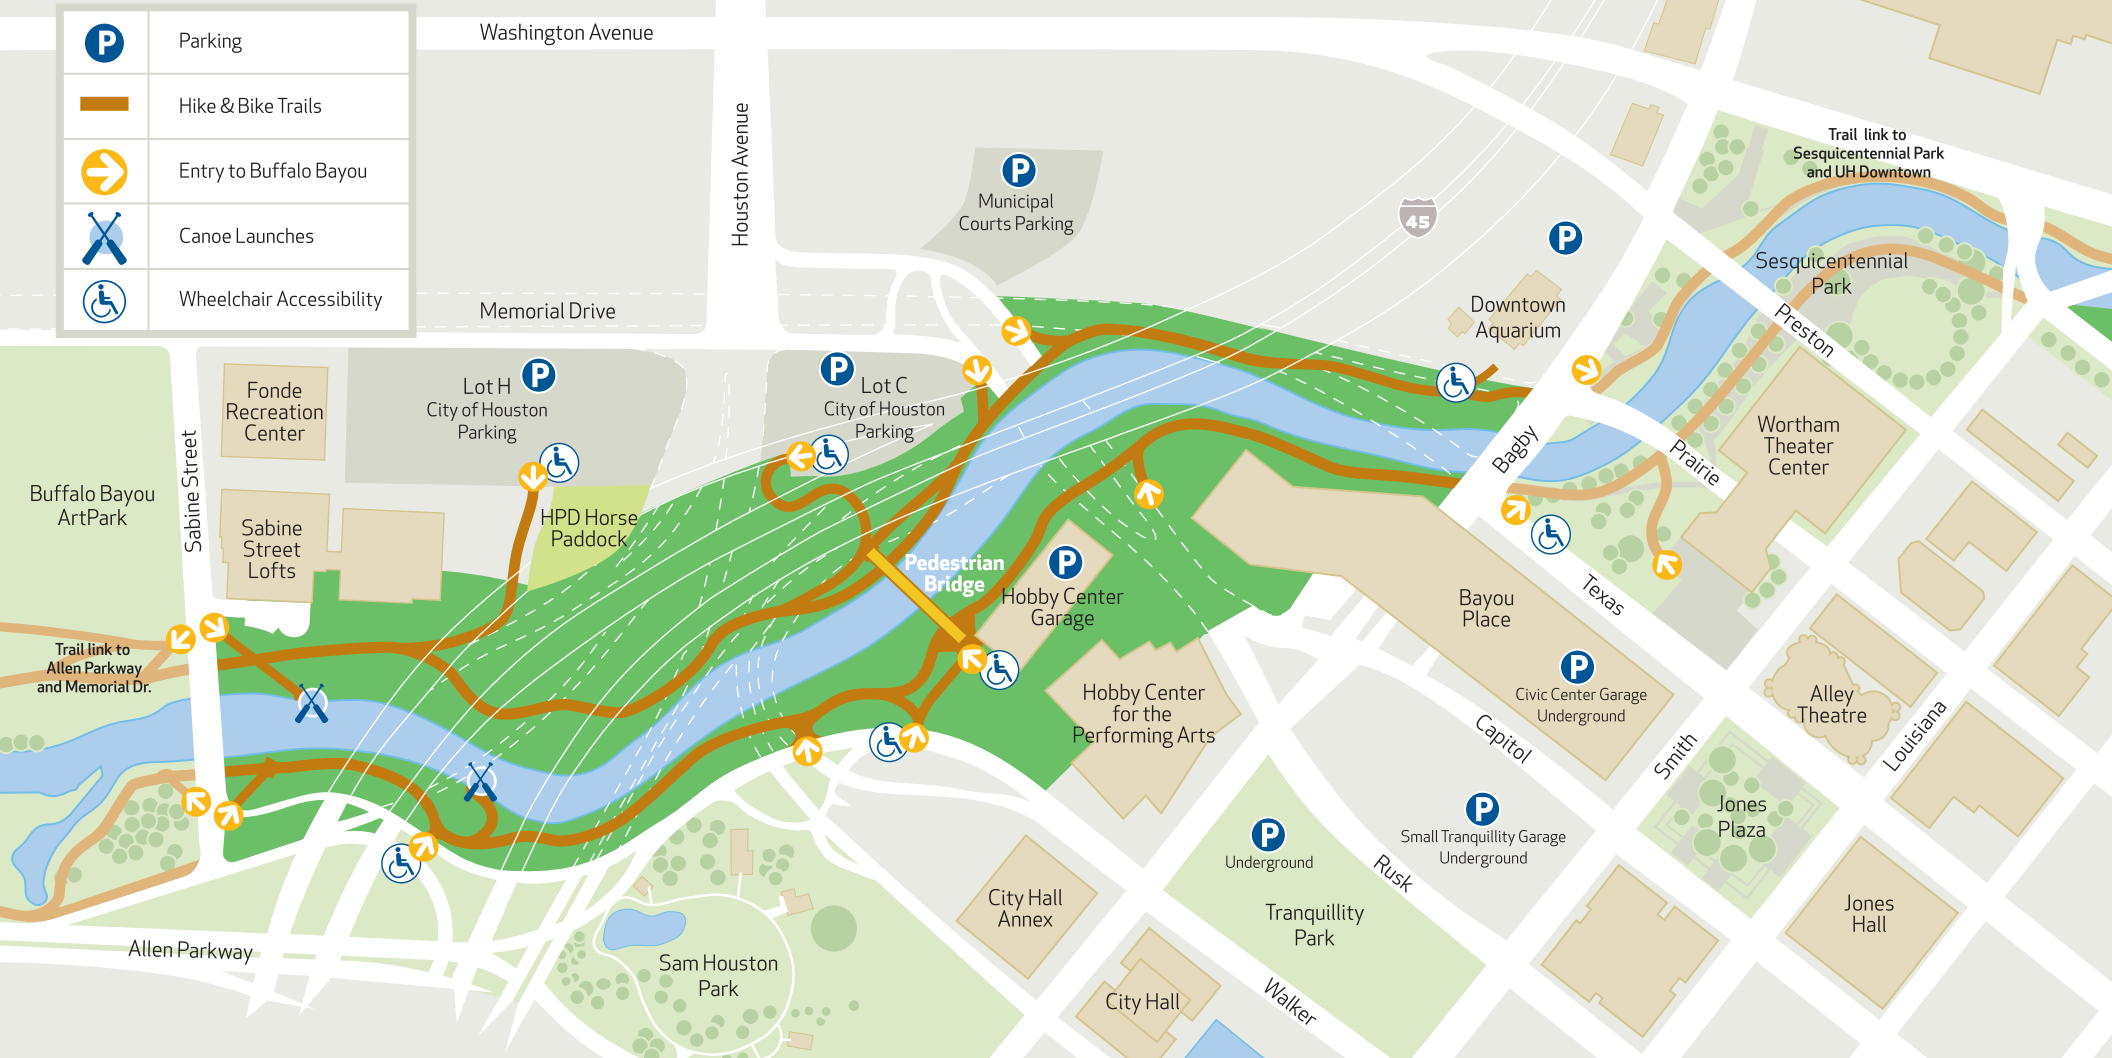

# Sabine Promenade | Buffalo Bayou Walk

## TRAVELING NORTH ON I-45

Take the Allen Parkway Exit on your left (47A)  
 Continue on Allen Parkway and Exit Waugh Drive  
 Right on Waugh Drive and take a right heading east on Memorial Drive  
 Exit Sabine Street  
 (feeder road at I-45/Houston Avenue)  
 Take right at Lot H or Lot C

## TRAVELING ON I-10

Take I-45 South  
 Take McKinney Street Exit  
 (left exit)  
 Left onto Bagby  
 Left onto Walker

## TRAVELING EAST ON MEMORIAL DRIVE

Exit Sabine Street  
 (feeder road at I-45/Houston Avenue)  
 Continue east to parking Lot H or Lot C

713-752-0314  
[www.buffalobayou.org](http://www.buffalobayou.org)